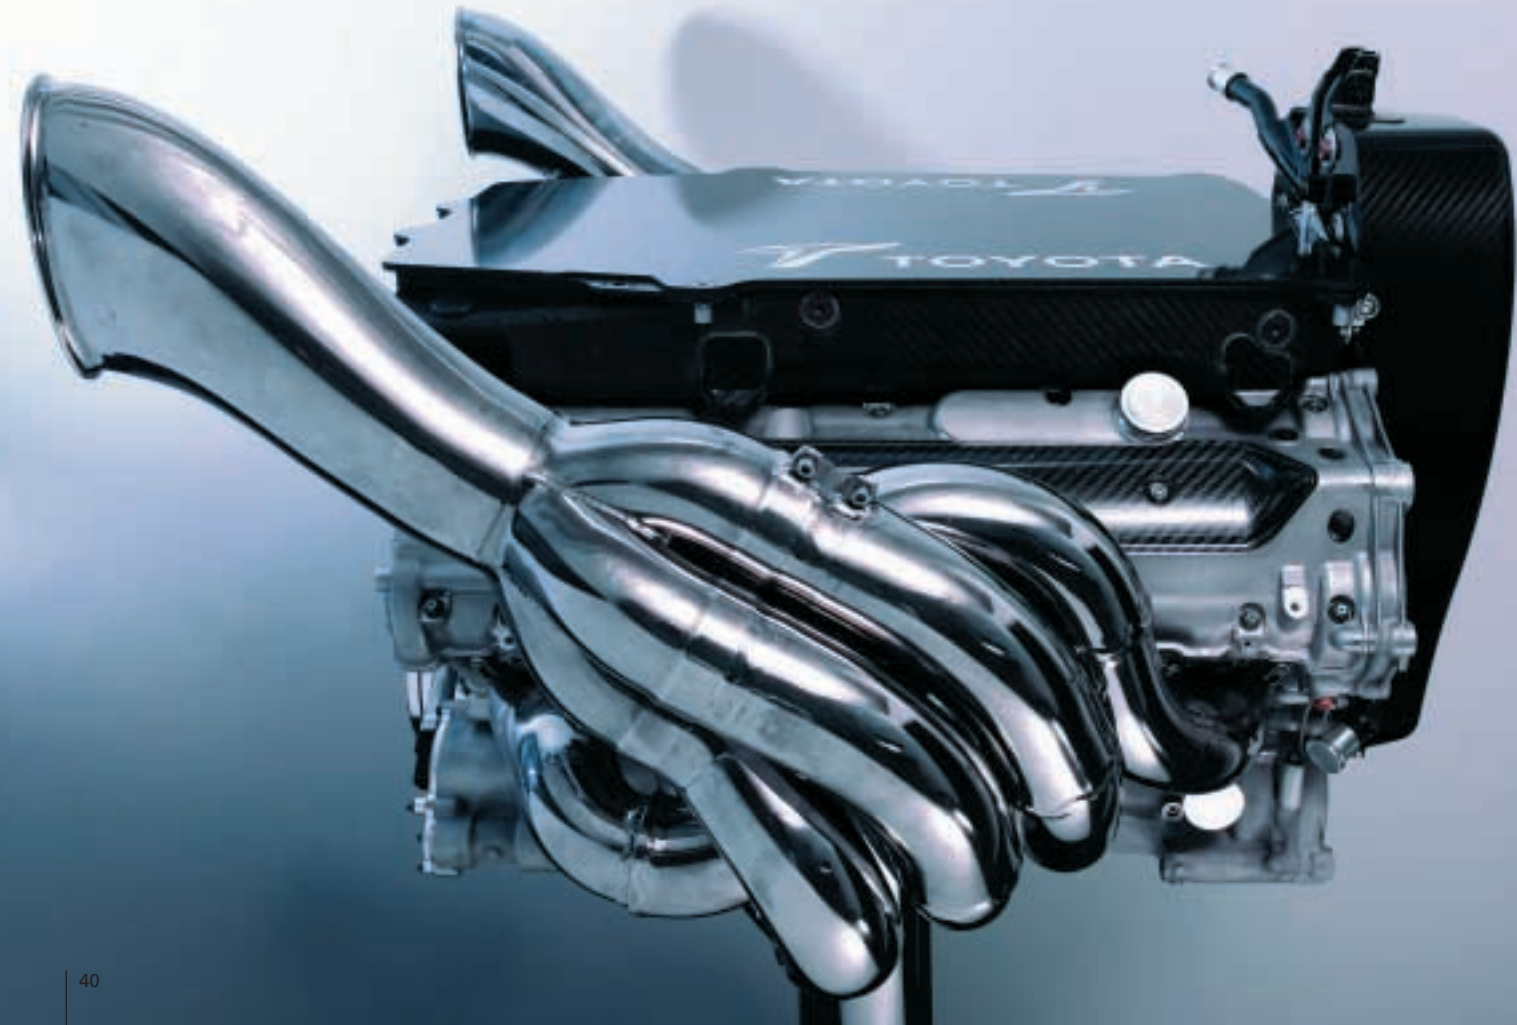

Carbon pen

Carbon fibre body with Toyota F1 logo print
Aluminium top and bottom

AM 28962